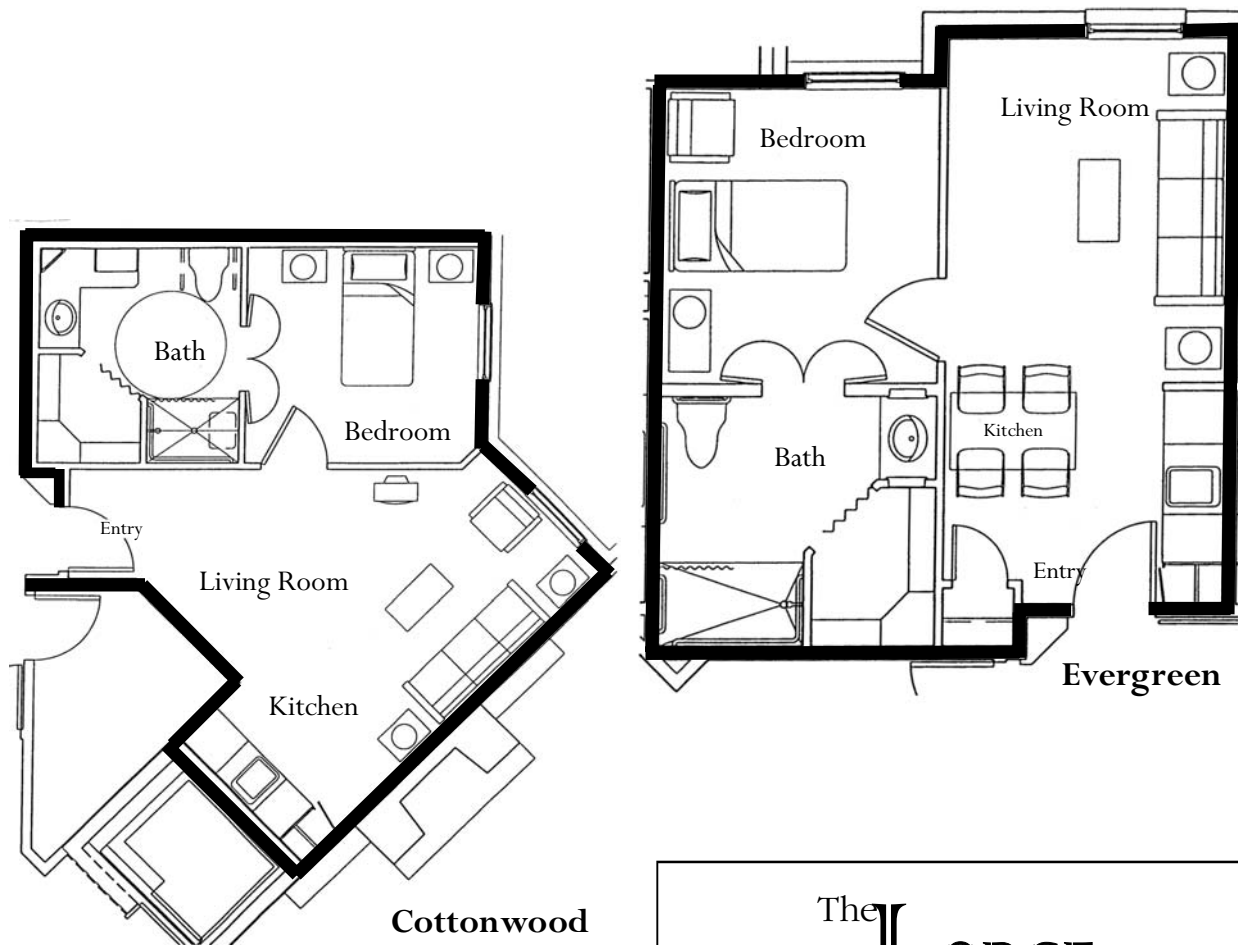

THE COTTONWOOD & EVERGREEN SUITES

The Cottonwood and Evergreen Suites offer large, luxurious suites with divided rooms and more flexibility and privacy for single and/or double occupants. Each floor plan has a separate single bedroom and bath, area for dining, a spacious coat closet, pantry area, open entry area, and a walk-in closet. As with other suites at the Lodge, all of the superior customary amenities apply.

Square footage for these suites range from 416 to 459 square feet and double occupancy is available for a small additional monthly fee.* Space is limited, so please inquire about availability.

*For more program information and explanation of terms and services, please see the **Initial Application for Residency** brochure in your Information Packet.